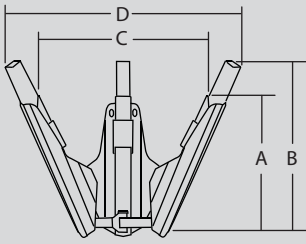

**Truncated/Semi-Truncated  
Tree Spades:**

**Coned Tree Spades:**

**TREE SPADE SPECIFICATIONS**

**3 Bladed Models with Inside Frame**

Spade	Rootball			Height		Width		Weight of Machine
	Diameter	Height	Weight	A	B	C	D	
240i	26" - 18" dia	20" max	250 lbs	48"	48"	68"	68"	800 lbs
280i	28" - 18" dia	25" max	355 lbs	52"	52"	70"	70"	800 lbs
300i	32" - 22" dia	28" max	800 lbs	52"	56"	70"	78"	1400 lbs
330i	35" - 26" dia	30" max	900 lbs	53.5"	60"	72"	84"	1450 lbs
360i	37.5" - 26" dia	33" max	1070 lbs	59"	66"	76"	88"	1550 lbs
380i	39.5" - 26" dia	35" max	1150 lbs	64"	68"	78"	92"	1600 lbs

**3 Bladed Models with Outside Frame**

Spade	Rootball			Height		Width		Weight of Machine
	Diameter	Height	Weight	A	B	C	D	
200o	20" - 14" dia	18" max	200 lbs	46"	46"	60"	60"	600 lbs
240o	26" - 18" dia	20" max	250 lbs	50"	50"	74"	74"	1000 lbs
280o	28" - 18" dia	28" max	355 lbs	52"	52"	77"	77"	1000 lbs
300o	32" - 22" dia	28" max	800 lbs	53"	56"	82"	87"	1600 lbs
330o	34" - 26" dia	30" max	900 lbs	56"	60"	86"	92"	1650 lbs

**4 Bladed Models with Inside Frame**

Spade	Rootball			Height		Width		Weight of Machine
	Diameter	Height	Weight	A	B	C	D	
340i	34" - 26" dia	30" max	1000 lbs	54"	62"	60"	70"	1700 lbs
360i	36" - 26" dia	30" max	1070 lbs	56"	63"	60"	72"	1800 lbs
420i	43" - 32" dia	34" max	1300 lbs	55"	64"	67"	78"	2200 lbs
450i	46" - 36" dia	37" max	1700 lbs	55"	64"	71"	82"	2300 lbs
480i	48" - 36" dia	38.5" max	2000 lbs	62"	73"	75"	87"	2400 lbs
500i	52" - 40" dia	38.5" max	2900 lbs	67"	80"	82"	92"	2450 lbs
540i	56" - 40" dia	40" max	3300 lbs	67"	85"	84"	100"	2900 lbs
600i	62" - 50" dia	48" max	4450 lbs	78"	92"	102"	116"	4200 lbs
650i	66" - 50" dia	48" max	4900 lbs	78"	96"	102"	120"	4400 lbs
720i	75" - 50" dia	49.5" max	5500 lbs	86"	104"	110"	130"	5200 lbs