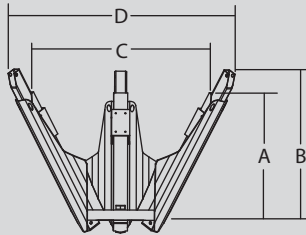

**Truncated/Semi-Truncated  
Tree Spades:**

**Coned Tree Spades:**

**TREE SPADE SPECIFICATIONS**

**3 Bladed Models with Inside Frame**

Spade	Rootball			Height		Width		Weight of Machine
	Diameter	Height	Weight	A	B	C	D	
240i	26" - 18" dia	20" max	250 lbs	48"	48"	68"	68"	800 lbs
280i	28" - 18" dia	25" max	355 lbs	52"	52"	70"	70"	800 lbs
300i	32" - 22" dia	28" max	800 lbs	52"	56"	70"	78"	1400 lbs
330i	35" - 26" dia	30" max	900 lbs	53.5"	60"	72"	84"	1450 lbs
360i	37.5" - 26" dia	33" max	1070 lbs	59"	66"	76"	88"	1550 lbs
380i	39.5" - 26" dia	35" max	1150 lbs	64"	68"	78"	92"	1600 lbs

**3 Bladed Models with Outside Frame**

Spade	Rootball			Height		Width		Weight of Machine
	Diameter	Height	Weight	A	B	C	D	
200o	20" - 14" dia	18" max	200 lbs	46"	46"	60"	60"	600 lbs
240o	26" - 18" dia	20" max	250 lbs	50"	50"	74"	74"	1000 lbs
280o	28" - 18" dia	28" max	355 lbs	52"	52"	77"	77"	1000 lbs
300o	32" - 22" dia	28" max	800 lbs	53"	56"	82"	87"	1600 lbs
330o	34" - 26" dia	30" max	900 lbs	56"	60"	86"	92"	1650 lbs

**4 Bladed Models with Inside Frame**

Spade	Rootball			Height		Width		Weight of Machine
	Diameter	Height	Weight	A	B	C	D	
340i	34" - 26" dia	30" max	1000 lbs	54"	62"	60"	70"	1700 lbs
360i	36" - 26" dia	30" max	1070 lbs	56"	63"	60"	72"	1800 lbs
420i	43" - 32" dia	34" max	1300 lbs	55"	64"	67"	78"	2200 lbs
450i	46" - 36" dia	37" max	1700 lbs	55"	64"	71"	82"	2300 lbs
480i	48" - 36" dia	38.5" max	2000 lbs	62"	73"	75"	87"	2400 lbs
500i	52" - 40" dia	38.5" max	2900 lbs	67"	80"	82"	92"	2450 lbs
540i	56" - 40" dia	40" max	3300 lbs	67"	85"	84"	100"	2900 lbs
600i	62" - 50" dia	48" max	4450 lbs	78"	92"	102"	116"	4200 lbs
650i	66" - 50" dia	48" max	4900 lbs	78"	96"	102"	120"	4400 lbs
720i	75" - 50" dia	49.5" max	5500 lbs	86"	104"	110"	130"	5200 lbs