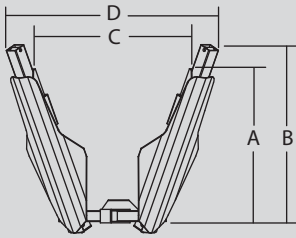

**Truncated/Semi-Truncated  
Tree Spades:**

**Coned Tree Spades:**

**TREE SPADE SPECIFICATIONS**

**3 Bladed Models with Inside Frame**

Spade	Rootball			Height		Width		Weight of Machine
	Diameter	Height	Weight	A	B	C	D	
240i	26" - 18" dia	20" max	250 lbs	48"	48"	68"	68"	800 lbs
280i	28" - 18" dia	25" max	355 lbs	52"	52"	70"	70"	800 lbs
300i	32" - 22" dia	28" max	800 lbs	52"	56"	70"	78"	1400 lbs
330i	35" - 26" dia	30" max	900 lbs	53.5"	60"	72"	84"	1450 lbs
360i	37.5" - 26" dia	33" max	1070 lbs	59"	66"	76"	88"	1550 lbs
380i	39.5" - 26" dia	35" max	1150 lbs	64"	68"	78"	92"	1600 lbs

**3 Bladed Models with Outside Frame**

Spade	Rootball			Height		Width		Weight of Machine
	Diameter	Height	Weight	A	B	C	D	
200o	20" - 14" dia	18" max	200 lbs	46"	46"	60"	60"	600 lbs
240o	26" - 18" dia	20" max	250 lbs	50"	50"	74"	74"	1000 lbs
280o	28" - 18" dia	28" max	355 lbs	52"	52"	77"	77"	1000 lbs
300o	32" - 22" dia	28" max	800 lbs	53"	56"	82"	87"	1600 lbs
330o	34" - 26" dia	30" max	900 lbs	56"	60"	86"	92"	1650 lbs

**4 Bladed Models with Inside Frame**

Spade	Rootball			Height		Width		Weight of Machine
	Diameter	Height	Weight	A	B	C	D	
340i	34" - 26" dia	30" max	1000 lbs	54"	62"	60"	70"	1700 lbs
360i	36" - 26" dia	30" max	1070 lbs	56"	63"	60"	72"	1800 lbs
420i	43" - 32" dia	34" max	1300 lbs	55"	64"	67"	78"	2200 lbs
450i	46" - 36" dia	37" max	1700 lbs	55"	64"	71"	82"	2300 lbs
480i	48" - 36" dia	38.5" max	2000 lbs	62"	73"	75"	87"	2400 lbs
500i	52" - 40" dia	38.5" max	2900 lbs	67"	80"	82"	92"	2450 lbs
540i	56" - 40" dia	40" max	3300 lbs	67"	85"	84"	100"	2900 lbs
600i	62" - 50" dia	48" max	4450 lbs	78"	92"	102"	116"	4200 lbs
650i	66" - 50" dia	48" max	4900 lbs	78"	96"	102"	120"	4400 lbs
720i	75" - 50" dia	49.5" max	5500 lbs	86"	104"	110"	130"	5200 lbs