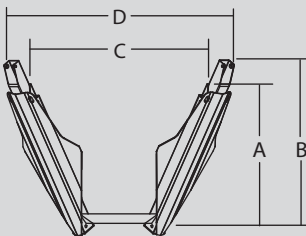

**Truncated/Semi-Truncated  
Tree Spades:**

**Coned Tree Spades:**

**TREE SPADE SPECIFICATIONS**

**3 Bladed Models with Inside Frame**

Spade	Rootball			Height		Width		Weight of Machine
	Diameter	Height	Weight	A	B	C	D	
240i	26" - 18" dia	20" max	250 lbs	48"	48"	68"	68"	800 lbs
280i	28" - 18" dia	25" max	355 lbs	52"	52"	70"	70"	800 lbs
300i	32" - 22" dia	28" max	800 lbs	52"	56"	70"	78"	1400 lbs
330i	35" - 26" dia	30" max	900 lbs	53.5"	60"	72"	84"	1450 lbs
360i	37.5" - 26" dia	33" max	1070 lbs	59"	66"	76"	88"	1550 lbs
380i	39.5" - 26" dia	35" max	1150 lbs	64"	68"	78"	92"	1600 lbs

**3 Bladed Models with Outside Frame**

Spade	Rootball			Height		Width		Weight of Machine
	Diameter	Height	Weight	A	B	C	D	
200o	20" - 14" dia	18" max	200 lbs	46"	46"	60"	60"	600 lbs
240o	26" - 18" dia	20" max	250 lbs	50"	50"	74"	74"	1000 lbs
280o	28" - 18" dia	28" max	355 lbs	52"	52"	77"	77"	1000 lbs
300o	32" - 22" dia	28" max	800 lbs	53"	56"	82"	87"	1600 lbs
330o	34" - 26" dia	30" max	900 lbs	56"	60"	86"	92"	1650 lbs

**4 Bladed Models with Inside Frame**

Spade	Rootball			Height		Width		Weight of Machine
	Diameter	Height	Weight	A	B	C	D	
340i	34" - 26" dia	30" max	1000 lbs	54"	62"	60"	70"	1700 lbs
360i	36" - 26" dia	30" max	1070 lbs	56"	63"	60"	72"	1800 lbs
420i	43" - 32" dia	34" max	1300 lbs	55"	64"	67"	78"	2200 lbs
450i	46" - 36" dia	37" max	1700 lbs	55"	64"	71"	82"	2300 lbs
480i	48" - 36" dia	38.5" max	2000 lbs	62"	73"	75"	87"	2400 lbs
500i	52" - 40" dia	38.5" max	2900 lbs	67"	80"	82"	92"	2450 lbs
540i	56" - 40" dia	40" max	3300 lbs	67"	85"	84"	100"	2900 lbs
600i	62" - 50" dia	48" max	4450 lbs	78"	92"	102"	116"	4200 lbs
650i	66" - 50" dia	48" max	4900 lbs	78"	96"	102"	120"	4400 lbs
720i	75" - 50" dia	49.5" max	5500 lbs	86"	104"	110"	130"	5200 lbs