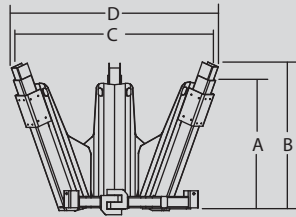

**Truncated/Semi-Truncated  
Tree Spades:**

**Coned Tree Spades:**

**TREE SPADE SPECIFICATIONS**

**3 Bladed Models with Inside Frame**

Spade	Rootball			Height		Width		Weight of Machine
	Diameter	Height	Weight	A	B	C	D	
240i	26" - 18" dia	20" max	250 lbs	48"	48"	68"	68"	800 lbs
280i	28" - 18" dia	25" max	355 lbs	52"	52"	70"	70"	800 lbs
300i	32" - 22" dia	28" max	800 lbs	52"	56"	70"	78"	1400 lbs
330i	35" - 26" dia	30" max	900 lbs	53.5"	60"	72"	84"	1450 lbs
360i	37.5" - 26" dia	33" max	1070 lbs	59"	66"	76"	88"	1550 lbs
380i	39.5" - 26" dia	35" max	1150 lbs	64"	68"	78"	92"	1600 lbs

**3 Bladed Models with Outside Frame**

Spade	Rootball			Height		Width		Weight of Machine
	Diameter	Height	Weight	A	B	C	D	
200o	20" - 14" dia	18" max	200 lbs	46"	46"	60"	60"	600 lbs
240o	26" - 18" dia	20" max	250 lbs	50"	50"	74"	74"	1000 lbs
280o	28" - 18" dia	28" max	355 lbs	52"	52"	77"	77"	1000 lbs
300o	32" - 22" dia	28" max	800 lbs	53"	56"	82"	87"	1600 lbs
330o	34" - 26" dia	30" max	900 lbs	56"	60"	86"	92"	1650 lbs

**4 Bladed Models with Inside Frame**

Spade	Rootball			Height		Width		Weight of Machine
	Diameter	Height	Weight	A	B	C	D	
340i	34" - 26" dia	30" max	1000 lbs	54"	62"	60"	70"	1700 lbs
360i	36" - 26" dia	30" max	1070 lbs	56"	63"	60"	72"	1800 lbs
420i	43" - 32" dia	34" max	1300 lbs	55"	64"	67"	78"	2200 lbs
450i	46" - 36" dia	37" max	1700 lbs	55"	64"	71"	82"	2300 lbs
480i	48" - 36" dia	38.5" max	2000 lbs	62"	73"	75"	87"	2400 lbs
500i	52" - 40" dia	38.5" max	2900 lbs	67"	80"	82"	92"	2450 lbs
540i	56" - 40" dia	40" max	3300 lbs	67"	85"	84"	100"	2900 lbs
600i	62" - 50" dia	48" max	4450 lbs	78"	92"	102"	116"	4200 lbs
650i	66" - 50" dia	48" max	4900 lbs	78"	96"	102"	120"	4400 lbs
720i	75" - 50" dia	49.5" max	5500 lbs	86"	104"	110"	130"	5200 lbs