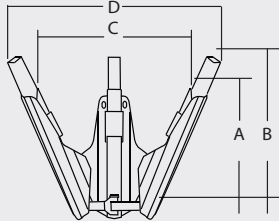

TREE SPADE SPECIFICATIONS

Truncated/Semi-Truncated Tree Spades:

Coned Tree Spades:

22 degree: Three-Blade Models with Inside Frame

Spade	Bottom Dia		Rootball Weight	Height		Width		Machine Weight
	Basket	Bottom		A	B	C	D	
240i-3	26" - 20" dia	10" max	250 lbs	51"	51"	62"	62"	1000 lbs
280i-3	30" - 24" dia	15" max	355 lbs	51"	51"	66"	66"	1000 lbs

22 degree: Three-Blade Models with Outside Frame

Spade	Bottom Dia		Rootball Weight	Height		Width		Machine Weight
	Basket	Bottom		A	B	C	D	
200o-3	20" - 18" dia	11" max	150 lbs	41"	43"	65"	65"	1000 lbs
240o-3	26" - 20" dia	9" max	250 lbs	51"	51"	74"	74"	1000 lbs
280o-3	30" - 24" dia	15" max	355 lbs	54"	54"	81"	81"	1000 lbs

25 degree: Three-Blade Models with Inside Frame

Spade	Bottom Dia		Rootball Weight	Height		Width		Machine Weight
	Basket	Bottom		A	B	C	D	
240i-3	26" - 18" dia	8" max	250 lbs	46"	46"	64"	64"	1000 lbs
280i-3	30" - 20" dia	12" max	355 lbs	50"	50"	70"	70"	1000 lbs
330i-3	34" - 24" dia	15" max	900 lbs	50"	54"	69"	77"	1200 lbs
360i-3	38" - 28" dia	16" max	1070 lbs	51"	57"	73"	82"	1550 lbs

25 degree: Three-Blade Models with Outside Frame

Spade	Bottom Dia		Rootball Weight	Height		Width		Machine Weight
	Basket	Bottom		A	B	C	D	
240o-3	26" - 18" dia	8" max	250 lbs	49"	49"	79"	79"	1100 lbs
280o-3	30" - 20" dia	13" max	355 lbs	53"	53"	86"	86"	1100 lbs
330o-3	34" - 26" dia	14" max	900 lbs	49"	54"	89"	92"	1700 lbs
360o-3	38" - 28" dia	17" max	1100 lbs	50"	58"	94"	99"	1800 lbs