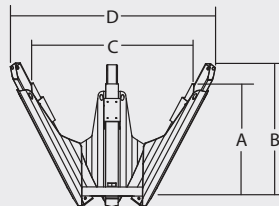

TREE SPADE SPECIFICATIONS

Truncated/Semi-Truncated Tree Spades:

Coned Tree Spades:

22 degree: Three-Blade Models with Inside Frame

Spade	Bottom Dia		Rootball Weight	Height		Width		Machine Weight
	Basket	Bottom		A	B	C	D	
240i-3	26" - 20" dia	10" max	250 lbs	51"	51"	62"	62"	1000 lbs
280i-3	30" - 24" dia	15" max	355 lbs	51"	51"	66"	66"	1000 lbs

22 degree: Three-Blade Models with Outside Frame

Spade	Bottom Dia		Rootball Weight	Height		Width		Machine Weight
	Basket	Bottom		A	B	C	D	
200o-3	20" - 18" dia	11" max	150 lbs	41"	43"	65"	65"	1000 lbs
240o-3	26" - 20" dia	9" max	250 lbs	51"	51"	74"	74"	1000 lbs
280o-3	30" - 24" dia	15" max	355 lbs	54"	54"	81"	81"	1000 lbs

25 degree: Three-Blade Models with Inside Frame

Spade	Bottom Dia		Rootball Weight	Height		Width		Machine Weight
	Basket	Bottom		A	B	C	D	
240i-3	26" - 18" dia	8" max	250 lbs	46"	46"	64"	64"	1000 lbs
280i-3	30" - 20" dia	12" max	355 lbs	50"	50"	70"	70"	1000 lbs
330i-3	34" - 24" dia	15" max	900 lbs	50"	54"	69"	77"	1200 lbs
360i-3	38" - 28" dia	16" max	1070 lbs	51"	57"	73"	82"	1550 lbs

25 degree: Three-Blade Models with Outside Frame

Spade	Bottom Dia		Rootball Weight	Height		Width		Machine Weight
	Basket	Bottom		A	B	C	D	
240o-3	26" - 18" dia	8" max	250 lbs	49"	49"	79"	79"	1100 lbs
280o-3	30" - 20" dia	13" max	355 lbs	53"	53"	86"	86"	1100 lbs
330o-3	34" - 26" dia	14" max	900 lbs	49"	54"	89"	92"	1700 lbs
360o-3	38" - 28" dia	17" max	1100 lbs	50"	58"	94"	99"	1800 lbs