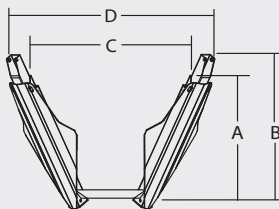

TREE SPADE SPECIFICATIONS

Truncated/Semi-Truncated Tree Spades:

Coned Tree Spades:

22 degree: Three-Blade Models with Inside Frame

Spade	Bottom Dia		Rootball Weight	Height		Width		Machine Weight
	Basket	Bottom		A	B	C	D	
240i-3	26" - 20" dia	10" max	250 lbs	51"	51"	62"	62"	1000 lbs
280i-3	30" - 24" dia	15" max	355 lbs	51"	51"	66"	66"	1000 lbs

22 degree: Three-Blade Models with Outside Frame

Spade	Bottom Dia		Rootball Weight	Height		Width		Machine Weight
	Basket	Bottom		A	B	C	D	
200o-3	20" - 18" dia	11" max	150 lbs	41"	43"	65"	65"	1000 lbs
240o-3	26" - 20" dia	9" max	250 lbs	51"	51"	74"	74"	1000 lbs
280o-3	30" - 24" dia	15" max	355 lbs	54"	54"	81"	81"	1000 lbs

25 degree: Three-Blade Models with Inside Frame

Spade	Bottom Dia		Rootball Weight	Height		Width		Machine Weight
	Basket	Bottom		A	B	C	D	
240i-3	26" - 18" dia	8" max	250 lbs	46"	46"	64"	64"	1000 lbs
280i-3	30" - 20" dia	12" max	355 lbs	50"	50"	70"	70"	1000 lbs
330i-3	34" - 24" dia	15" max	900 lbs	50"	54"	69"	77"	1200 lbs
360i-3	38" - 28" dia	16" max	1070 lbs	51"	57"	73"	82"	1550 lbs

25 degree: Three-Blade Models with Outside Frame

Spade	Bottom Dia		Rootball Weight	Height		Width		Machine Weight
	Basket	Bottom		A	B	C	D	
240o-3	26" - 18" dia	8" max	250 lbs	49"	49"	79"	79"	1100 lbs
280o-3	30" - 20" dia	13" max	355 lbs	53"	53"	86"	86"	1100 lbs
330o-3	34" - 26" dia	14" max	900 lbs	49"	54"	89"	92"	1700 lbs
360o-3	38" - 28" dia	17" max	1100 lbs	50"	58"	94"	99"	1800 lbs