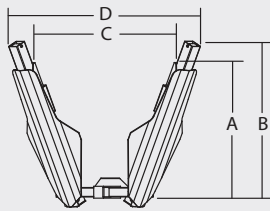

TREE SPADE SPECIFICATIONS

Truncated/Semi-Truncated Tree Spades:

Coned Tree Spades:

22 degree: Three-Blade Models with Inside Frame

Spade	Bottom Dia		Rootball Weight	Height		Width		Machine Weight
	Basket	Bottom		A	B	C	D	
240i-3	26" - 20" dia	10" max	250 lbs	51"	51"	62"	62"	1000 lbs
280i-3	30" - 24" dia	15" max	355 lbs	51"	51"	66"	66"	1000 lbs

22 degree: Three-Blade Models with Outside Frame

Spade	Bottom Dia		Rootball Weight	Height		Width		Machine Weight
	Basket	Bottom		A	B	C	D	
200o-3	20" - 18" dia	11" max	150 lbs	41"	43"	65"	65"	1000 lbs
240o-3	26" - 20" dia	9" max	250 lbs	51"	51"	74"	74"	1000 lbs
280o-3	30" - 24" dia	15" max	355 lbs	54"	54"	81"	81"	1000 lbs

25 degree: Three-Blade Models with Inside Frame

Spade	Bottom Dia		Rootball Weight	Height		Width		Machine Weight
	Basket	Bottom		A	B	C	D	
240i-3	26" - 18" dia	8" max	250 lbs	46"	46"	64"	64"	1000 lbs
280i-3	30" - 20" dia	12" max	355 lbs	50"	50"	70"	70"	1000 lbs
330i-3	34" - 24" dia	15" max	900 lbs	50"	54"	69"	77"	1200 lbs
360i-3	38" - 28" dia	16" max	1070 lbs	51"	57"	73"	82"	1550 lbs

25 degree: Three-Blade Models with Outside Frame

Spade	Bottom Dia		Rootball Weight	Height		Width		Machine Weight
	Basket	Bottom		A	B	C	D	
240o-3	26" - 18" dia	8" max	250 lbs	49"	49"	79"	79"	1100 lbs
280o-3	30" - 20" dia	13" max	355 lbs	53"	53"	86"	86"	1100 lbs
330o-3	34" - 26" dia	14" max	900 lbs	49"	54"	89"	92"	1700 lbs
360o-3	38" - 28" dia	17" max	1100 lbs	50"	58"	94"	99"	1800 lbs