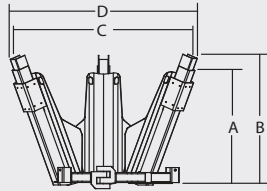

TREE SPADE SPECIFICATIONS

Truncated/Semi-Truncated Tree Spades:

Coned Tree Spades:

22 degree: Three-Blade Models with Inside Frame

Spade	Bottom Dia		Rootball Weight	Height		Width		Machine Weight
	Basket	Bottom		A	B	C	D	
240i-3	26" - 20" dia	10" max	250 lbs	51"	51"	62"	62"	1000 lbs
280i-3	30" - 24" dia	15" max	355 lbs	51"	51"	66"	66"	1000 lbs

22 degree: Three-Blade Models with Outside Frame

Spade	Bottom Dia		Rootball Weight	Height		Width		Machine Weight
	Basket	Bottom		A	B	C	D	
200o-3	20" - 18" dia	11" max	150 lbs	41"	43"	65"	65"	1000 lbs
240o-3	26" - 20" dia	9" max	250 lbs	51"	51"	74"	74"	1000 lbs
280o-3	30" - 24" dia	15" max	355 lbs	54"	54"	81"	81"	1000 lbs

25 degree: Three-Blade Models with Inside Frame

Spade	Bottom Dia		Rootball Weight	Height		Width		Machine Weight
	Basket	Bottom		A	B	C	D	
240i-3	26" - 18" dia	8" max	250 lbs	46"	46"	64"	64"	1000 lbs
280i-3	30" - 20" dia	12" max	355 lbs	50"	50"	70"	70"	1000 lbs
330i-3	34" - 24" dia	15" max	900 lbs	50"	54"	69"	77"	1200 lbs
360i-3	38" - 28" dia	16" max	1070 lbs	51"	57"	73"	82"	1550 lbs

25 degree: Three-Blade Models with Outside Frame

Spade	Bottom Dia		Rootball Weight	Height		Width		Machine Weight
	Basket	Bottom		A	B	C	D	
240o-3	26" - 18" dia	8" max	250 lbs	49"	49"	79"	79"	1100 lbs
280o-3	30" - 20" dia	13" max	355 lbs	53"	53"	86"	86"	1100 lbs
330o-3	34" - 26" dia	14" max	900 lbs	49"	54"	89"	92"	1700 lbs
360o-3	38" - 28" dia	17" max	1100 lbs	50"	58"	94"	99"	1800 lbs